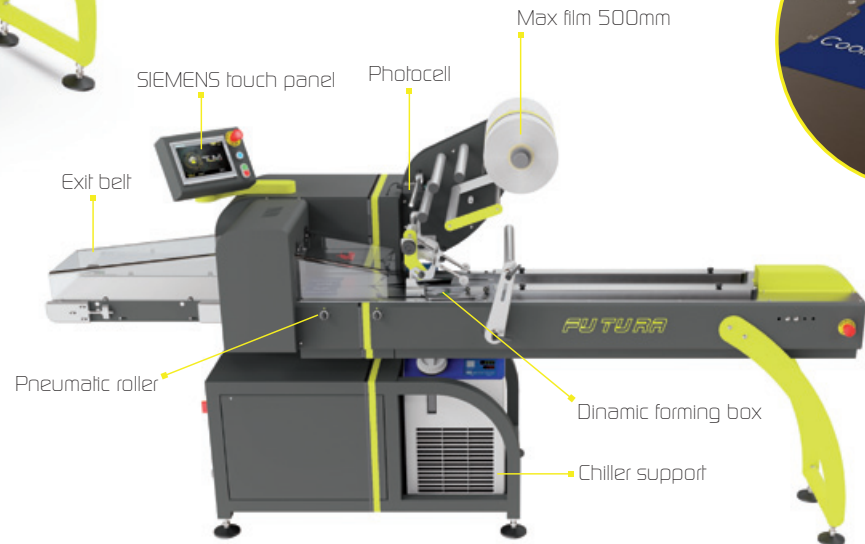

## Inteligente y de alto rendimiento

**SLIM** | Water Cooling System

- Power 240V
- Air supply 6 bar
- Max film 500mm
- Max speed 120ppm

Powered by **SIEMENS**